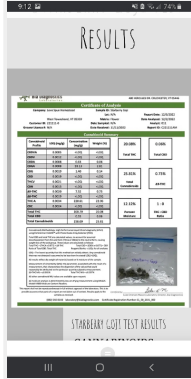

86.1

Starberry Goji

1/12/2023, 9:16:06 PM

Photo

Lab Test photo

Batch	SCLT0150
Brand	Love Spun Homestead
Location	Windham VT
Harvest Date	-
Packing Date	Thu, 22 Dec 2022 05:00:00 GMT

Nutrients	Organic,Living Soil
Light Source	Sun
Chemotype	Type I
Lab Test Provided	Yes
Total THC	%
Total CBD	%
Total Terpene	%
Dominant Terpene	-
Standards Certification	No

Appearance

7.1

Contaminants Observed	No
Trichrome Density	Moderate
Intact Trichomes	Many
Structure	Typical
Trim	7
Flower Maturity	7.4
Cure	7.5
Tactile	6.6
Uniqueness	Common
Notes	Nice sparkling clean green buds. Nice trichomb coverage and trim. The feel of the flower is oily and waxy holding together nicely with the resins present but not overly sticky. Very nice looking sample.