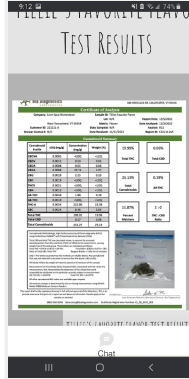

## Tillie's Favorite Flower

1/12/2023, 9:37:18 PM

Photo

Lab Test photo

Batch	SCLT0150
Brand	Love Spun Homestead
Location	Windham VT
Harvest Date	-
Packing Date	Thu, 29 Dec 2022 05:00:00 GMT

Nutrients	Organic,Living Soil
Light Source	Sun
Chemotype	Type I
Lab Test Provided	Yes
Total THC	%
Total CBD	%
Total Terpene	%
Dominant Terpene	-
Standards Certification	No

## Appearance

7.1

Contaminants Observed	No
Trichrome Density	Moderate
Intact Trichomes	Many
Structure	Tight
Trim	6.2
Flower Maturity	7.6
Cure	8
Tactile	6.5
Uniqueness	Common
Notes	The flower has a very nice appearance. Moderate to heavy trichomb coverage. With just a touch of amber trichs. The cure is very nice and the trim shows off the tight structure of the bud. It looks as tasty as it smells.