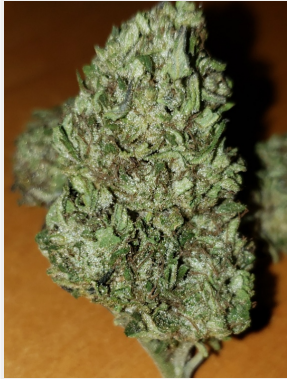

## Tillie's Favorite Flower

1/12/2023, 9:37:18 PM

Photo

Lab Test photo

Batch	SCLT0150
Brand	Love Spun Homestead
Location	Windham VT
Harvest Date	-
Packing Date	Thu, 29 Dec 2022 05:00:00 GMT

Nutrients	Organic,Living Soil
Light Source	Sun
Chemotype	Type I
Lab Test Provided	Yes
Total THC	%
Total CBD	%
Total Terpene	%
Dominant Terpene	-
Standards Certification	No

## Appearance

7.1

Contaminants Observed	No
Trichrome Density	Moderate
Intact Trichomes	Many
Structure	Tight
Trim	6.2
Flower Maturity	7.6
Cure	8
Tactile	6.5
Uniqueness	Common
Notes	The flower has a very nice appearance. Moderate to heavy trichomb coverage. With just a touch of amber trichs. The cure is very nice and the trim shows off the tight structure of the bud. It looks as tasty as it smells.

## Aroma

6.9

Clean/Off	CLEAN
Intensity	6.8
Complexity	6
Age / Storage	6.6
Prevalent Aromas	SWEET,EARTH
Essence	Dessert. Creamy cake and earthy aromas
Uniqueness	Common
Notes	The aroma is wonderful creamy and sweet. This one leans to the Ice Cream Dream side of the cross. The aroma is very present and hits you as soon as you open the jar. Definitely looking forward to trying this.

## Flavor

6.0

Dry Hit	6.5
Body	Moderate
Intensity	5.8
Complexity	5.7
Longevity	5.1
Smoothness	6.6
Tastes Like	Sweet, earthy, spicy
Uniqueness	Common
Notes	The flavor of the flower is nice and sweet especially the dry hit. The flavor becomes a bit more earthy than sweet once the joint is lit, with a touch of spice tingling the palate. Nice smoke!