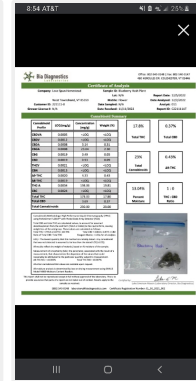

Lab Test photo

Batch	SCLT0150
Brand	Love Spun Homestead
Location	Windham VT
Harvest Date	Wed, 19 Oct 2022 04:00:00 GMT
Packing Date	Mon, 12 Dec 2022 05:00:00 GMT

Nutrients	Organic,Living Soil
Light Source	Sun
Chemotype	Type I
Lab Test Provided	Yes
Total THC	%
Total CBD	%
Total Terpene	%
Dominant Terpene	-
Standards Certification	No